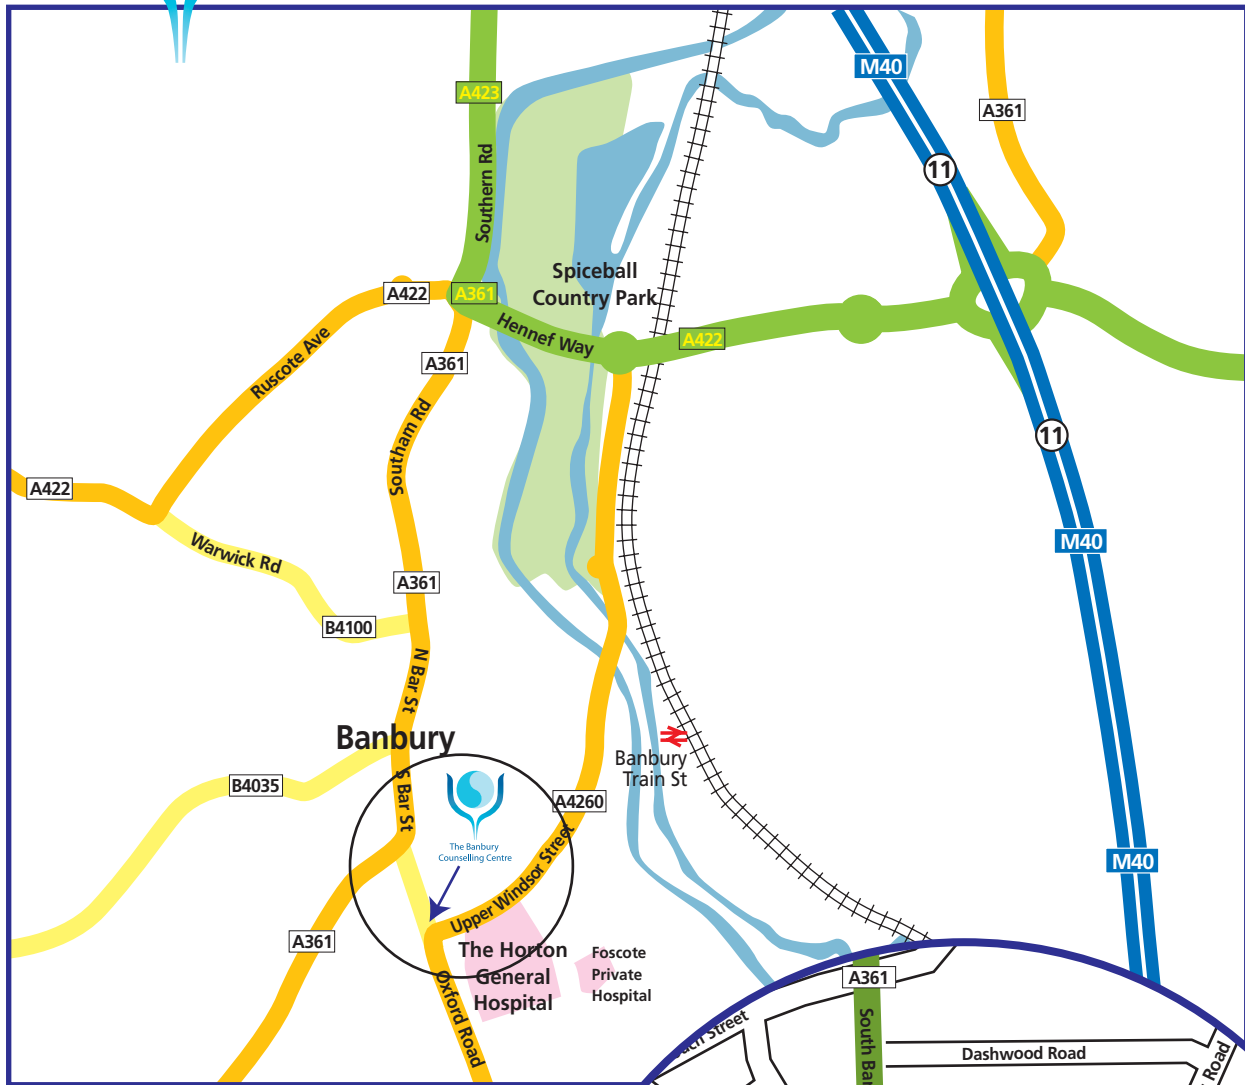

The Banbury Counselling Centre
69 Oxford Road, Banbury OX16 9AJ t +44 (0) 1295 231320

Directions from M40 Motorway:

Come off the M40 Motorway at Junction 11 (Banbury) and take the A422 towards Banbury Town Centre. Go straight over the first 2 roundabouts. At the 3rd roundabout, with the Citroen Garage on your left, take the left exit A361 towards the Town Centre.

Go straight over the 1st set of traffic lights, and then straight across the Banbury Cross roundabout, marked A361 towards Chipping Norton, into South Bar. Carry straight on at the traffic lights at the top of South Bar, and you are now on the Oxford Rd. Turn left into Old Parr Rd after 200 yards, then right after 50 yards into the lane that runs behind the houses on Oxford Rd. The lane is marked with a sign towards the Lismore Hotel. Go right to the end of the lane and you will arrive in the car park of the Banbury Counselling Centre.